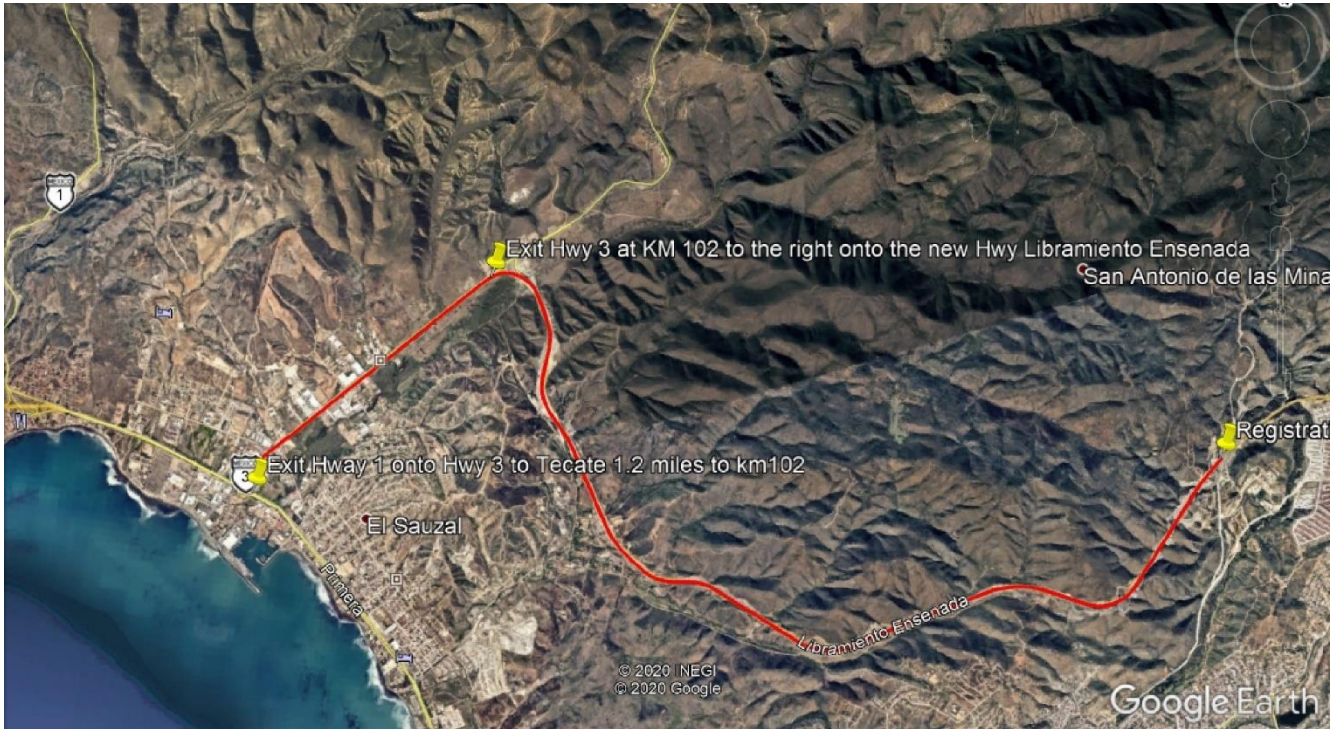

# Map to 2020 Baja 1000 SCORE Compound

## **From Downtown Ensenada:**

Starting at Riviera Convention Center

Proceed WEST towards Hwy 1 (Toll Rd) to Tijuana

Exit Hwy 1 onto Hwy 3 towards Tecate (approx.. 6.4 mi. from Riviera)

At Km 102 (1.9 mi.) on Hwy 3 turn RIGHT on to new Libramiento Ensenada

Proceed approx. 6 mi. to SCORE Compound

**IMPORTANT:** Race vehicles can be trailered to SCORE area and tow rigs will be parked outside the controlled access area at the Compound.

## **From Tijuana**

From Toll Booth proceed straight approx. 1.6 mi. and loop onto Hwy 3 going towards Tecate. Then follow the above directions to compound.

*The World's Foremost Off-Road Racing Organization*